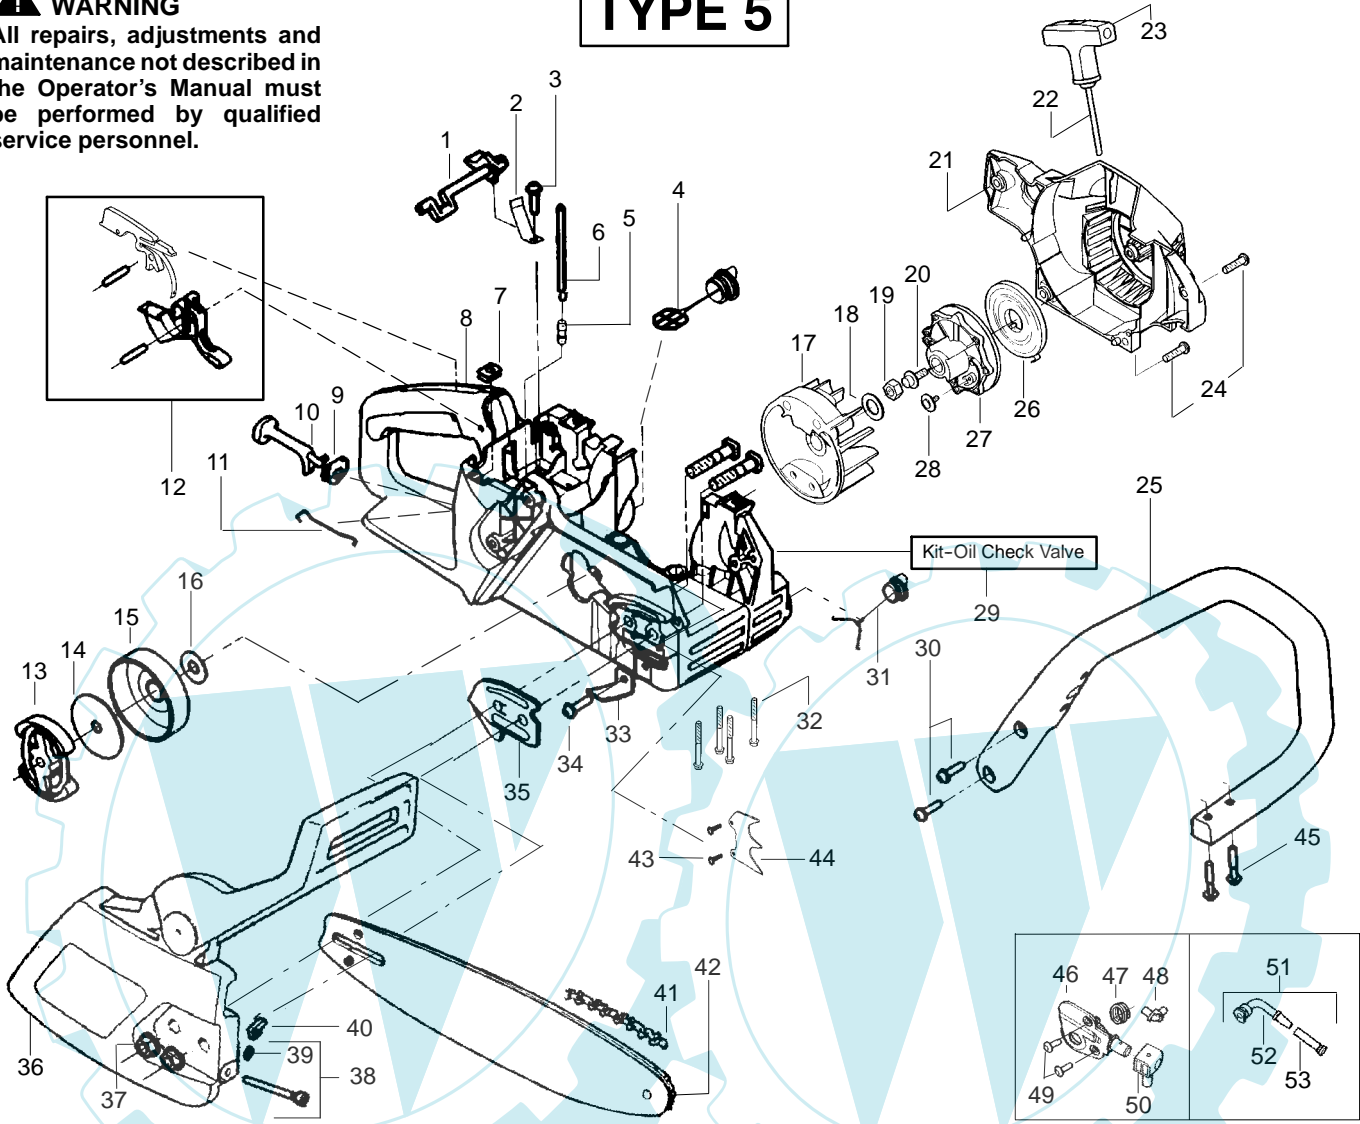

PARTS LIST NO. 530163921		McCULLOCH PARTS LIST	CHAIN SAW MODEL(s) MAC – 325 (Russia)	
DATE 1/07/04	Replaces 163921 – 5/08/03		Note: Illustration may differ from actual model due to design changes	PAGE NO. 3

WARNING

All repairs, adjustments and maintenance not described in the Operator's Manual must be performed by qualified service personnel.

TYPE 5

Ref.	Part No.	Description	Ref.	Part No.	Description	Ref.	Part No.	Description
1.	530038227	Lever-Switch (Includes Pin)	21.	530049335	Housing-Fan	40.	530015826	Pin-Bar Adjust
2.	530016149	Spring-Switch	22.	530069232	Kit-Rope	41.	952051211	Chain – 16"
3.	530015775	Screw	23.	530056402	Handle-Starter	42.	530044915	Bar – 16"
4.	530047192	Assy-Fuel Cap	24.	530015892	Screw	43.	530015805	Screw
5.	530023877	Fitting	25.	530056798	Handle-Front	44.	530014381	Kit-Spike (incl. #43)
6.	530069216	Kit-Fuel Line (Large)	26.	530027531	Spring-Starter	45.	530015940	Screw
7.	530015922	Nut-Speed	27.	530037817	Pulley-Starter	46.	530071259	Kit-Oil Pump (incl 47,48,50)
8.	530071848	Kit-Chassis Assy.	28.	530016080	Screw	47.	530037820	Gear-Worm Spring
9.	530049005	Grommet-Choke Knob	29.	530071666	Kit-Oil Check Valve	48.	530049477	Elbow-Oil Pickup
10.	530047989	Lever-Choke	30.	530015814	Screw	49.	530016064	Screw
11.	530037809	Wire-Throttle	31.	530010846	Assy-Oil Cap	50.	530019206	Seal Block
12.	530071832	Kit-Trigger & Lockout	32.	530016132	Screw	51.	530047663	Assy-Oil-Pickup (Incl. 52-53)
13.	530014949	Assy. - Clutch	33.	530029850	Chain Catcher	52.	530038373	Pickup-Oiler
14.	530015611	Washer-Clutch	34.	530015814	Screw	53.	530056533	Filter-Oil
15.	530047061	Assy-Drum W/brg.	35.	530038238	Plate-Bar Mounting			
16.	530015907	Washer - Thrust	36.	530054739	Assy-Chain Brake			
17.	530039187	Assy-Flywheel	37.	530015917	Nut-Bar Mounting			
18.	530015127	Washer-Flywheel	38.	530069611	Kit-Bar Adjust (incl. 39,40)			
19.	530016134	Nut-Flywheel	39.	530038593	Retainer-Bar Adjust			
20.	530015920	Screw						

✓ = NEW PART NUMBER FOR THIS IPL

* = REFER TO THE SERVICE REFERENCE INDICATED FOR MORE INFORMATION. (LOCATED AT END OF IPL)