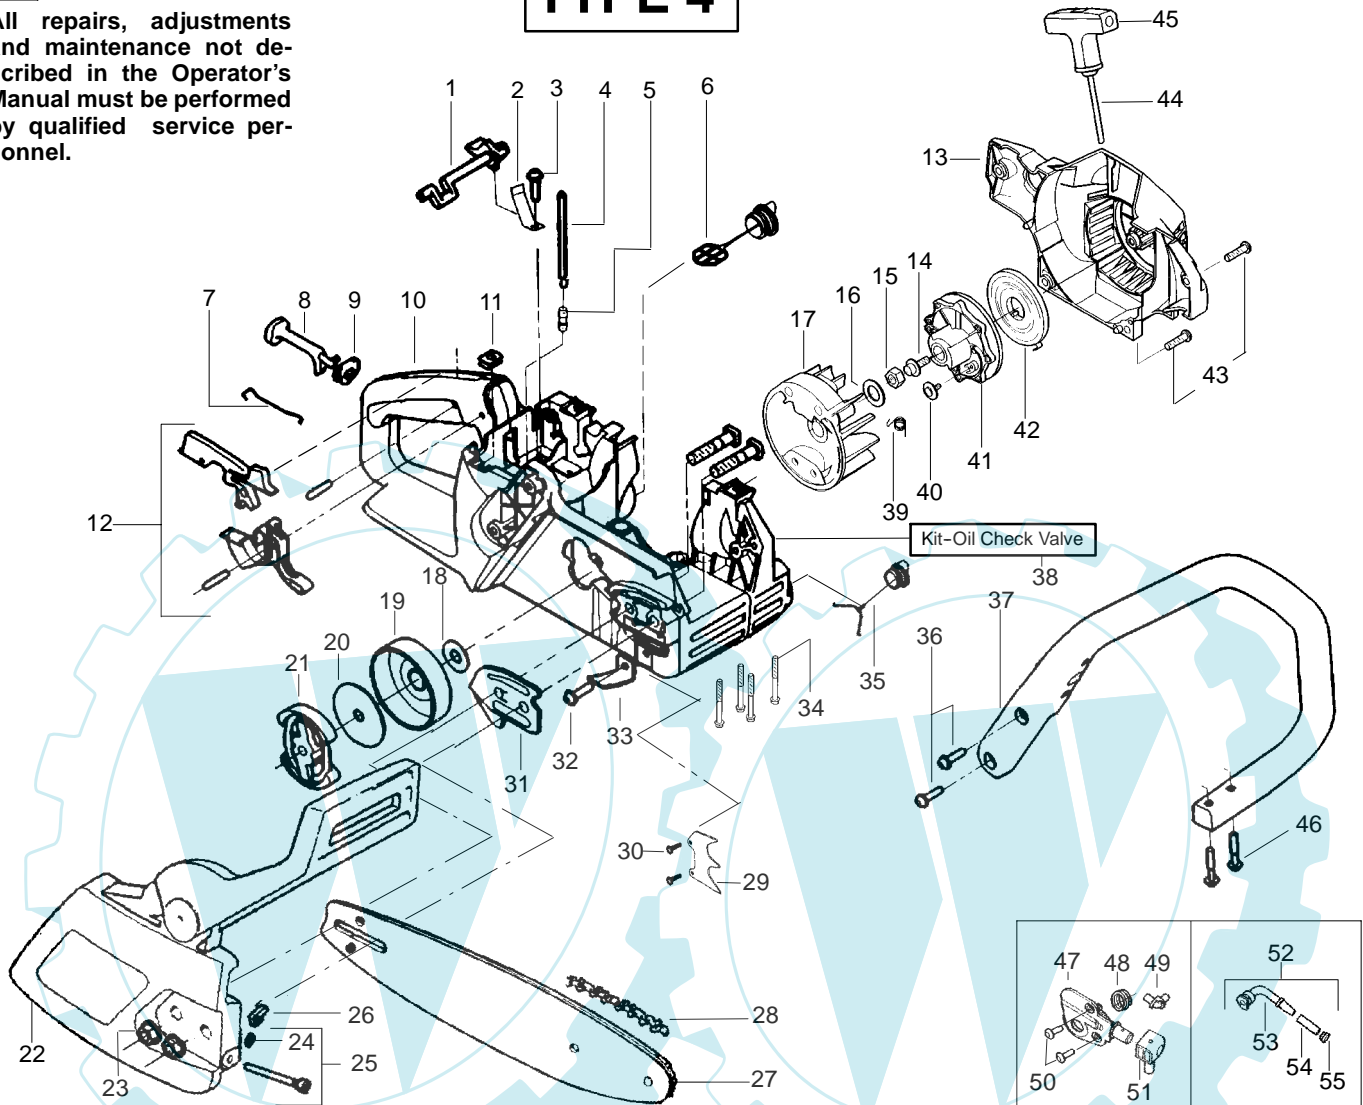

PARTS LIST NO. 530163921		McCULLOCH PARTS LIST	CHAIN SAW MODEL(S) MAC – 325 (Russia)	
DATE 1/07/04	Replaces 163921 – 5/08/03		NOTE: Illustration may differ from actual model due to design changes	PAGE NO. 2

WARNING

All repairs, adjustments and maintenance not described in the Operator's Manual must be performed by qualified service personnel.

TYPE 4

Ref.	Part No.	Description	Ref.	Part No.	Description	Ref.	Part No.	Description
1.	530038227	Lever-Switch (Includes Pin)	21.	530014949	Assy. - Clutch	41.	530037817	Pulley-Starter
2.	530016149	Spring-Switch	22.	530054739	Assy-Chain Brake	42.	530027531	Spring-Starter
3.	530015775	Screw	23.	530015917	Nut-Bar Mounting	43.	530015892	Screw
4.	530069216	Kit-Fuel Line (Large)	24.	530038593	Retainer-Bar Adjust	44.	530069232	Kit-Rope
5.	530023877	Fitting	25.	530069611	Kit-Bar Adjust (incl.24,26)	45.	530056402	Handle-Starter
6.	530047192	Assy-Fuel Cap	26.	530015826	Pin-Bar Adjust	46.	530015940	Screw
7.	530037809	Wire-Throttle	27.	530044915	Bar-16"	47.	530071259	Kit-Oil Pump (incl 48,49,51)
8.	530047989	Lever-Choke	28.	538248288	Chain-16"	48.	530037820	Gear-Worm Spring
9.	530038406	Grommet-Choke Knob	29.	530014381	Kit-Spike	49.	530049477	Elbow-Oil Pickup
10.	530056735	Assy-Chassis	30.	530015805	Screw	50.	530016064	Screw
11.	530015922	Nut-Speed	31.	530038238	Plate-Bar Mounting	51.	530019206	Seal Block
12.	530071305	Kit-Trigger & Lockout	32.	530015814	Screw	52.	530047663	Assy-Oil-Pickup (Incl. 53-55)
13.	530049335	Housing-Fan	33.	530029850	Chain Catcher	53.	530038373	Pickup-Oiler
14.	530015920	Screw	34.	530016132	Screw	54.	530037821	Filter-Oil
15.	530016134	Nut-Flywheel	35.	530010846	Assy-Oil Cap	55.	530030189	Plug-Oil Filter
16.	530015127	Washer-Flywheel	36.	530015814	Screw			
17.	530039209	Assy-Flywheel	37.	530056798	Handle-Front			
18.	530015907	Washer - Thrust	38.	530071666	Kit-Oil Check Valve			
19.	530047061	Assy-Drum W/brg.	39.	530023817	Spring - Starter Dog			
20.	530015611	Washer-Clutch	40.	530016080	Screw			

✓ = NEW PART NUMBER FOR THIS IPL

* = REFER TO THE SERVICE REFERENCE INDICATED FOR MORE INFORMATION. (LOCATED AT END OF IPL)