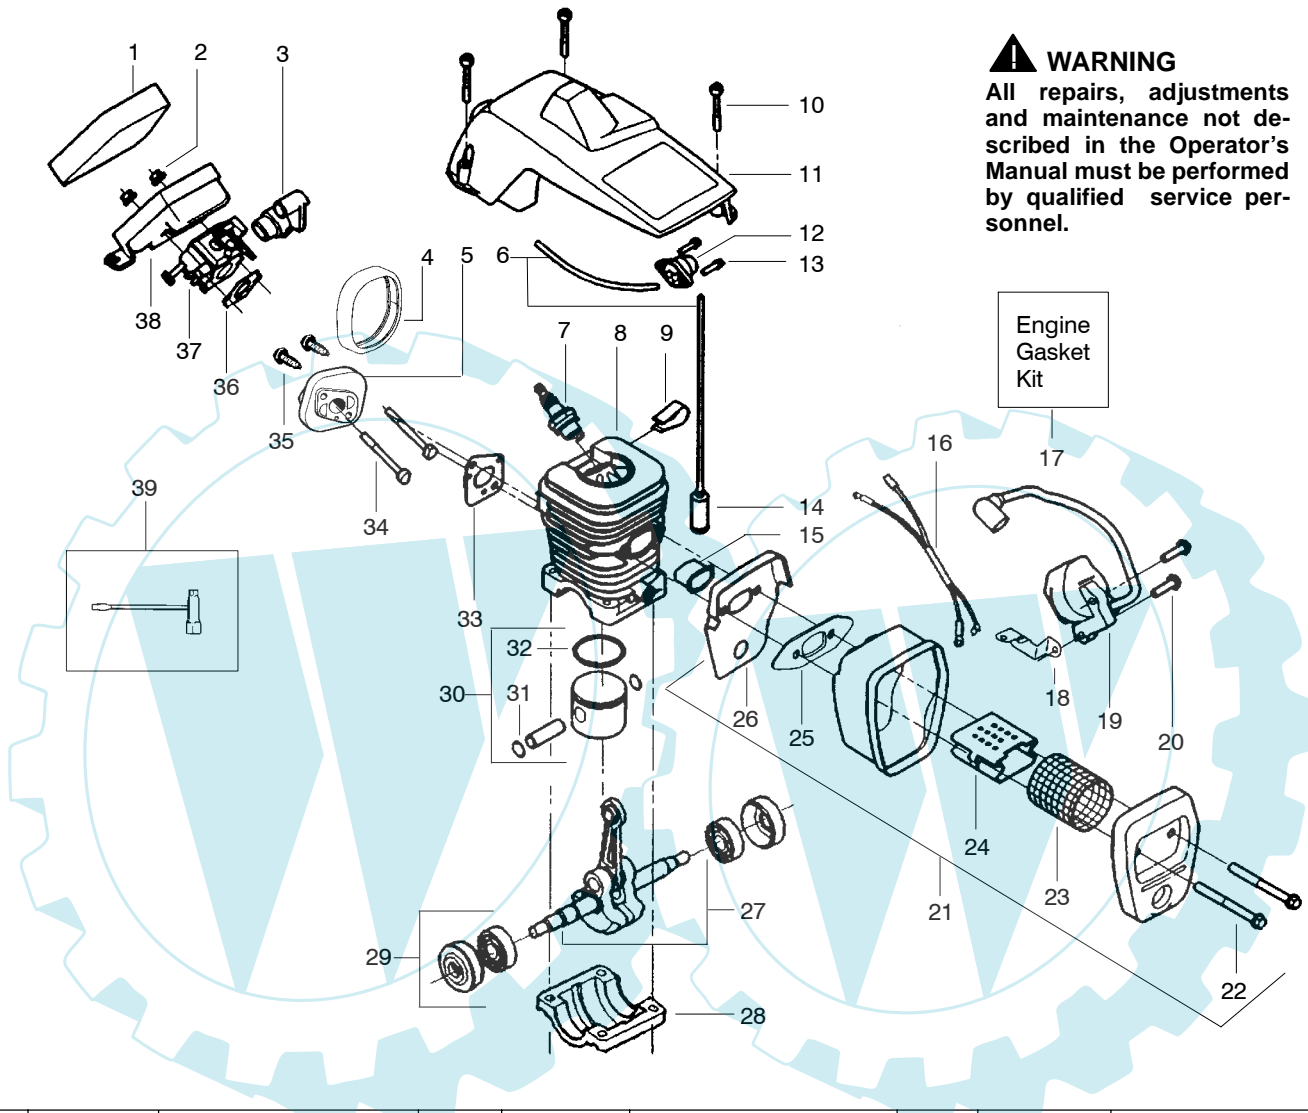

PARTS LIST NO. 530163921		McCULLOCH PARTS LIST	CHAIN SAW MODEL(s) MAC – 325 (Russia)	
DATE 1/07/04	Replaces 163921 – 5/08/03		Note: Illustration may differ from actual model due to design changes	PAGE NO. 5

TYPE 4

⚠ WARNING
All repairs, adjustments and maintenance not described in the Operator's Manual must be performed by qualified service personnel.

Ref.	Part No.	Description	Ref.	Part No.	Description	Ref.	Part No.	Description
1.	530037793	Foam – Air Filter	17.	530069608	Kit – Engine Gasket (Incl. 25, 33 & 36)	31.	530015697	Retainer – Piston Pin
2.	530016101	Nut	18.	530047442	Strap – Ground	32.	530038729	Ring – Piston
3.	530035526	Grommet – Carb Adjust	19.	530039198	Module – Ignition	33.	530069608	Gasket – Adapter (kit)
4.	530054144	Seal – Carb Adapter	20.	530015814	Screw	34.	530016187	Screw
5.	530049700	Adapter – Carb.	21.	530047207	Assy – Muffler (Incl. 22–26)	35.	530016386	Screw
6.	530069247	Kit – Fuel Line (Small)	22.	530016132	Screw	36.	530069608	Gasket – Carb. (kit)
7.	952030150	Spark Plug (RCJ – 7Y)	23.	530036103	Screen – Spark	37.	530071618	Kit – Carburetor (W14A)
8.	530012411	Cylinder	24.	530037813	Diffuser – Muffler	38.	530037804	Housing – Air Filter
9.	530016136	Clip – High Tension Lead	25.	530069608	Gasket – Muffler (kit)	39.	530031135	Wrench – Bar
10.	530016153	Screw	26.	530049870	Backplate – Muffler			
11.	530071310	Shield – Cylinder	27.	530047062	Assy. – Crankshaft			
12.	530047213	Assy – Air Purge	28.	530037935	Cap – Crankcase			
13.	530015780	Screw	29.	530056363	Assy. – Seal & Bearing			
14.	530095646	Assy – Fuel Pick – up	30.	530071408	Kit – Piston (Incl. 31 & 32)			
15.	530037652	Insulator – Heat						
16.	530052296	Assy. – Wire Harness						
						Not Shown		
						530163759		Operator Manual

✓ = NEW PART NUMBER FOR THIS IPL   ★ = REFER TO THE SERVICE REFERENCE INDICATED FOR MORE INFORMATION. (LOCATED AT END OF IPL)
● = THESE PARTS ARE ILLUSTRATED FOR CLARITY. ORDER COMPLETE ASSEMBLY.