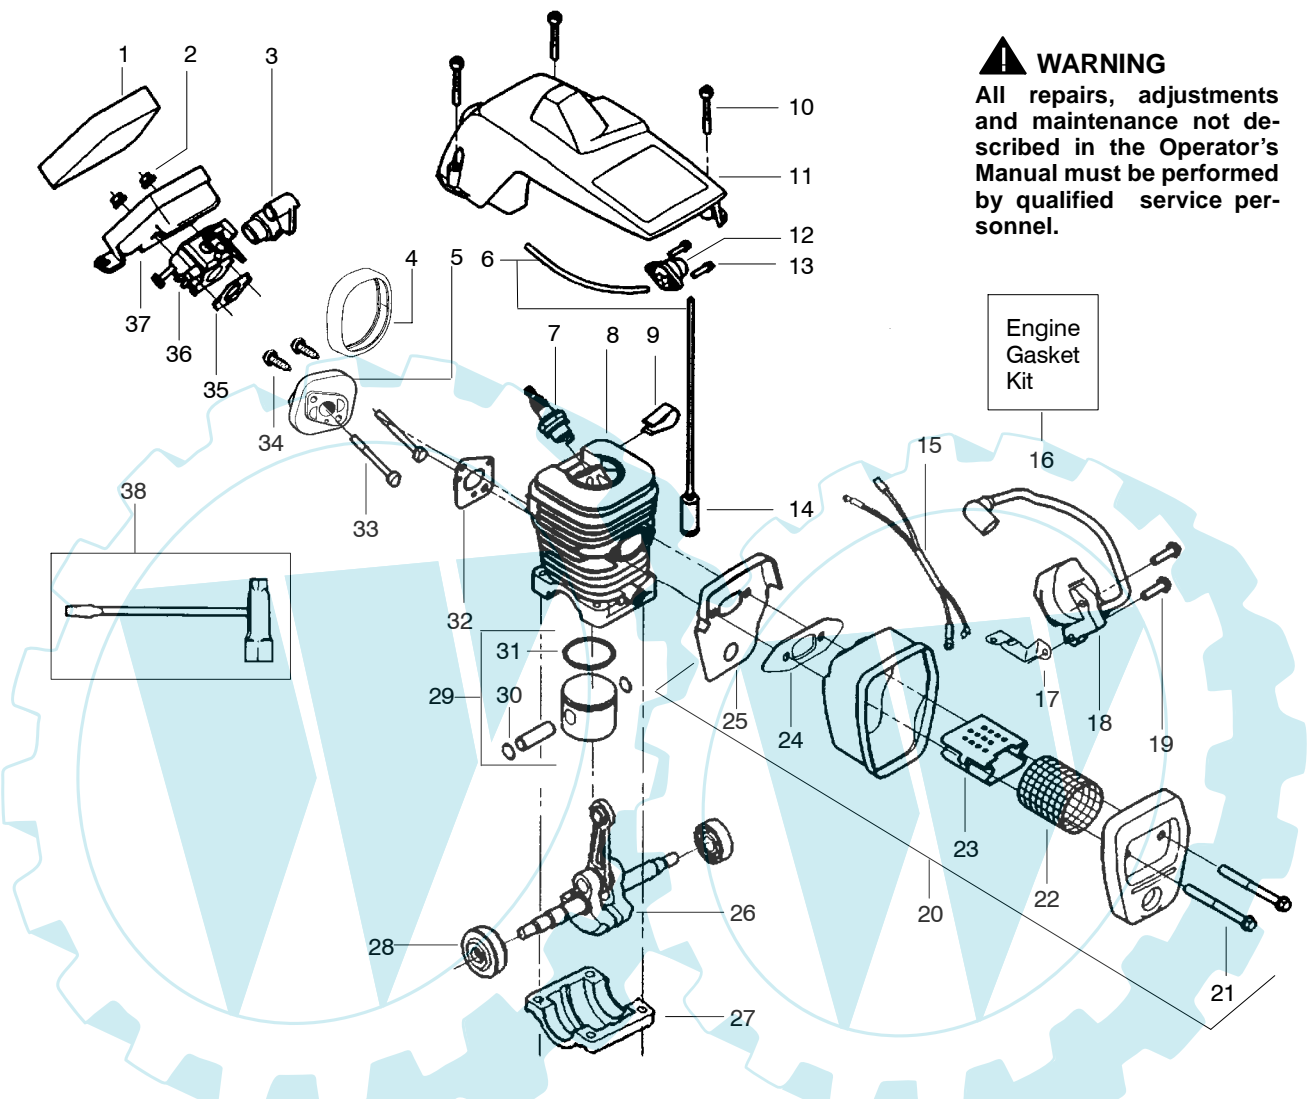

PARTS LIST NO. 530163921		McCULLOCH PARTS LIST	CHAIN SAW MODEL(s) MAC – 325 (Russia)	
DATE 1/07/04	Replaces 163921 – 5/08/03		Note: Illustration may differ from actual model due to design changes	PAGE NO. 6

TYPE 5

⚠ WARNING
All repairs, adjustments and maintenance not described in the Operator's Manual must be performed by qualified service personnel.

Ref.	Part No.	Description	Ref.	Part No.	Description	Ref.	Part No.	Description	
1.	530037793	Foam – Air Filter	17.	530047442	Strap – Ground	32.	530069608	Gasket – Adapter (kit)	
2.	530016101	Nut	18.	530039198	Module – Ignition	33.	530016187	Screw	
3.	530035526	Grommet – Carb Adjust	19.	530015814	Screw	34.	530016386	Gasket – Carb. (kit)	
4.	530054144	Seal – Carb Adapter	20.	530047207	Assy – Muffler (Incl. 21 – 25)	35.	530069608	Gasket – Carb. (kit)	
5.	530049700	Adapter – Carb.	21.	530016132	Screw	36.	---	Kit – Carburetor	
6.	530069247	Kit – Fuel Line (Small)	22.	530036103	Screen – Spark	↗	530071820	Zama (W-20)	
7.	952030150	Spark Plug (RCJ – 7Y)	23.	530037813	Diffuser – Muffler	↗	530071821	Walbro (WT – 662)	
8.	530012550	Cylinder	24.	530069608	Gasket – Muffler (kit)	(Note: Repair kits are not available for these carburetors)			
9.	530016136	Clip – High Tension Lead	25.	530049870	Backplate – Muffler	37.	↗	530057480	Housing – Air Filter
10.	530016153	Screw	26.	530047062	Assy. – Crankshaft	38.	530031135	Wrench – Bar	
11.	530071310	Kit – Cylinder Shield	27.	530037935	Cap – Crankcase	Not Shown			
12.	530047213	Assy – Air Purge	28.	530056363	Assy. – Seal & Bearing	↗	530164599	Operator Manual	
13.	530015780	Screw	29.	530071408	Kit – Piston (Incl. 30 & 31)	↗	530056654	Decal – Warning	
14.	530095646	Assy – Fuel Pick-up	30.	530015697	Retainer – Piston Pin				
15.	530052296	Assy. – Wire Harness	31.	530038729	Ring – Piston				
16.	530069608	Kit – Engine Gasket (Incl. 24, 32 & 35)							

↗ = NEW PART NUMBER FOR THIS IPL   * = REFER TO THE SERVICE REFERENCE INDICATED FOR MORE INFORMATION. (LOCATED AT END OF IPL)
● = THESE PARTS ARE ILLUSTRATED FOR CLARITY. ORDER COMPLETE ASSEMBLY.