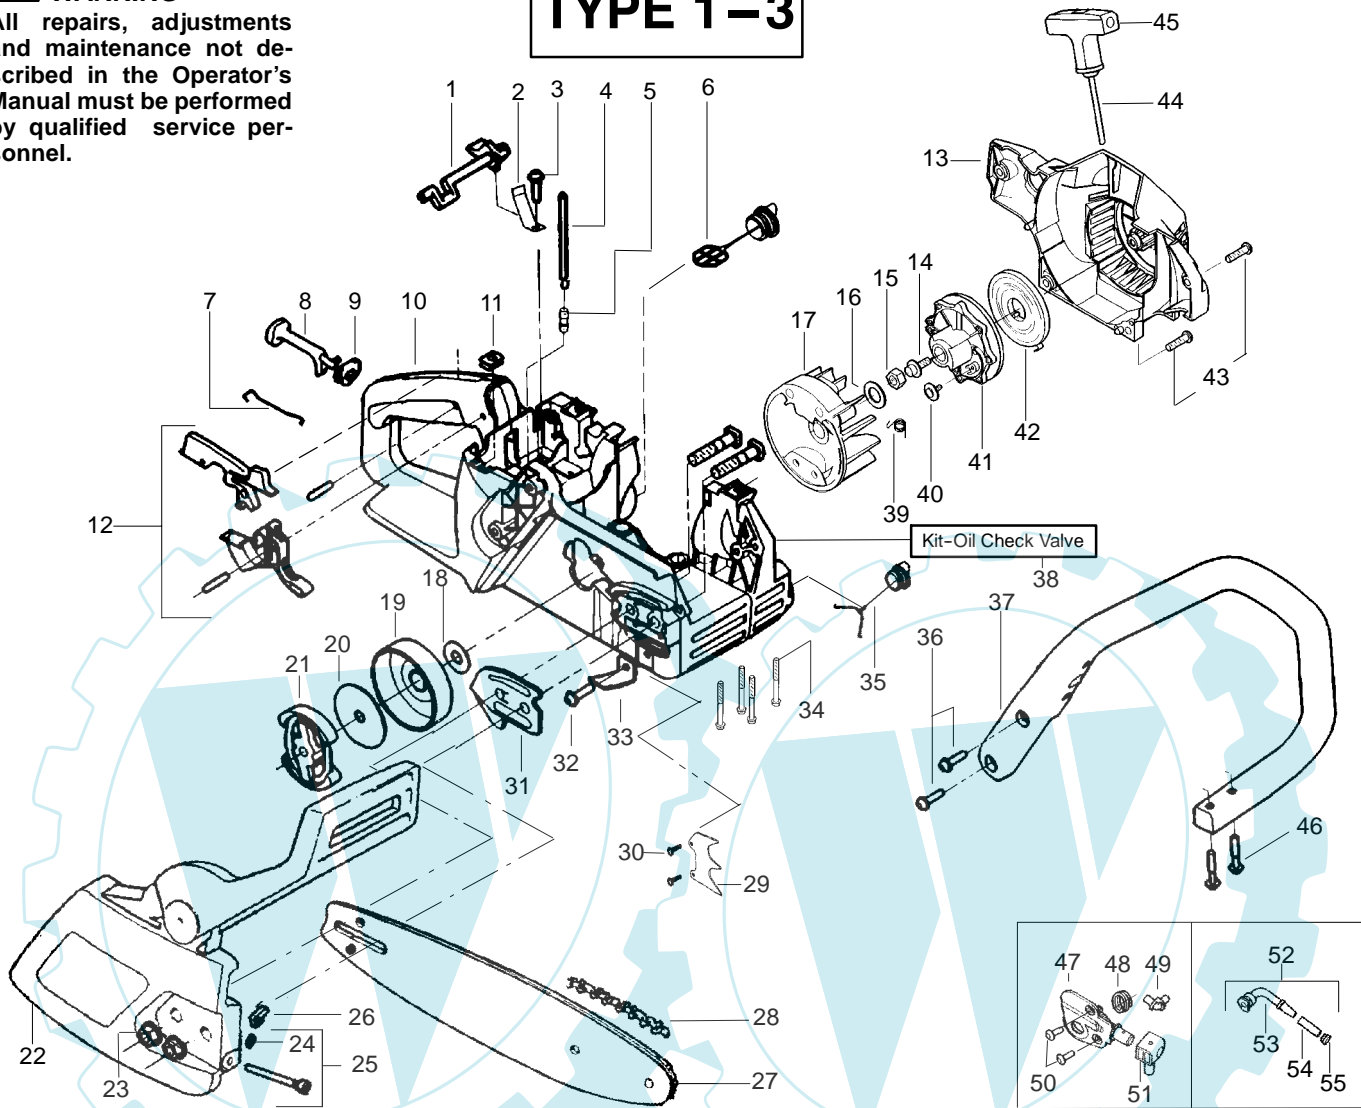

PARTS LIST NO. 530163921		McCULLOCH PARTS LIST	CHAIN SAW MODEL(s) MAC – 325 (Russia)	
DATE 1/07/04	Replaces 163921 – 5/08/03		NOTE: Illustration may differ from actual model due to design changes	PAGE NO. 1

⚠ WARNING
All repairs, adjustments and maintenance not described in the Operator's Manual must be performed by qualified service personnel.

TYPE 1-3

Ref.	Part No.	Description	Ref.	Part No.	Description	Ref.	Part No.	Description
1.	530038227	Lever-Switch (Includes Pin)	21.	530014949	Assy. - Clutch	41.	530037817	Pulley-Starter
2.	530016149	Spring-Switch	22.	530054736	Assy-Chain Brake	42.	530027531	Spring-Starter
3.	530015775	Screw	23.	530015917	Nut-Bar Mounting	43.	530015892	Screw
4.	530069216	Kit-Fuel Line (Large)	24.	530038593	Retainer-Bar Adjust	44.	530069232	Kit-Rope
5.	530023877	Fitting	25.	530069611	Kit-Bar Adjust (incl.24,26)	45.	530056402	Handle-Starter
6.	530047192	Assy-Fuel Cap	26.	530015826	Pin-Bar Adjust	46.	530015940	Screw
7.	530037809	Wire-Throttle	27.	530044915	Bar - 16"	47.	530071259	Kit-Oil Pump (incl 48,49,51)
8.	530047989	Lever-Choke	28.	538248288	Chain - 16"	48.	530037820	Gear-Worm Spring
9.	530038406	Grommet-Choke Knob	29.	530014381	Kit-Spike	49.	530049477	Elbow-Oil Pickup
10.	530056606	Assy-Chassis	30.	530015805	Screw	50.	530016064	Screw
11.	530015922	Nut-Speed	31.	530038238	Plate-Bar Mounting	51.	530019206	Seal Block
12.	530071305	Kit-Trigger & Lockout	32.	530015814	Screw	52.	530047663	Assy-Oil-Pickup (Incl. 53-55)
13.	530054175	Housing-Fan	33.	530029850	Chain Catcher	53.	530038373	Pickup-Oiler
14.	530015920	Screw	34.	530016132	Screw	54.	530037821	Filter-Oil
15.	530016134	Nut-Flywheel	35.	530010846	Assy-Oil Cap	55.	530030189	Plug-Oil Filter
16.	530015127	Washer-Flywheel	36.	530015814	Screw			
17.	530039209	Assy-Flywheel	37.	530056798	Handle-Front			
18.	530015907	Washer - Thrust	38.	530071666	Kit-Oil Check Valve			
19.	530047061	Assy-Drum W/brg.	39.	530023817	Spring - Starter Dog			
20.	530015611	Washer-Clutch	40.	530016080	Screw			

✓ = NEW PART NUMBER FOR THIS IPL

★ = REFER TO THE SERVICE REFERENCE INDICATED FOR MORE INFORMATION. (LOCATED AT END OF IPL)