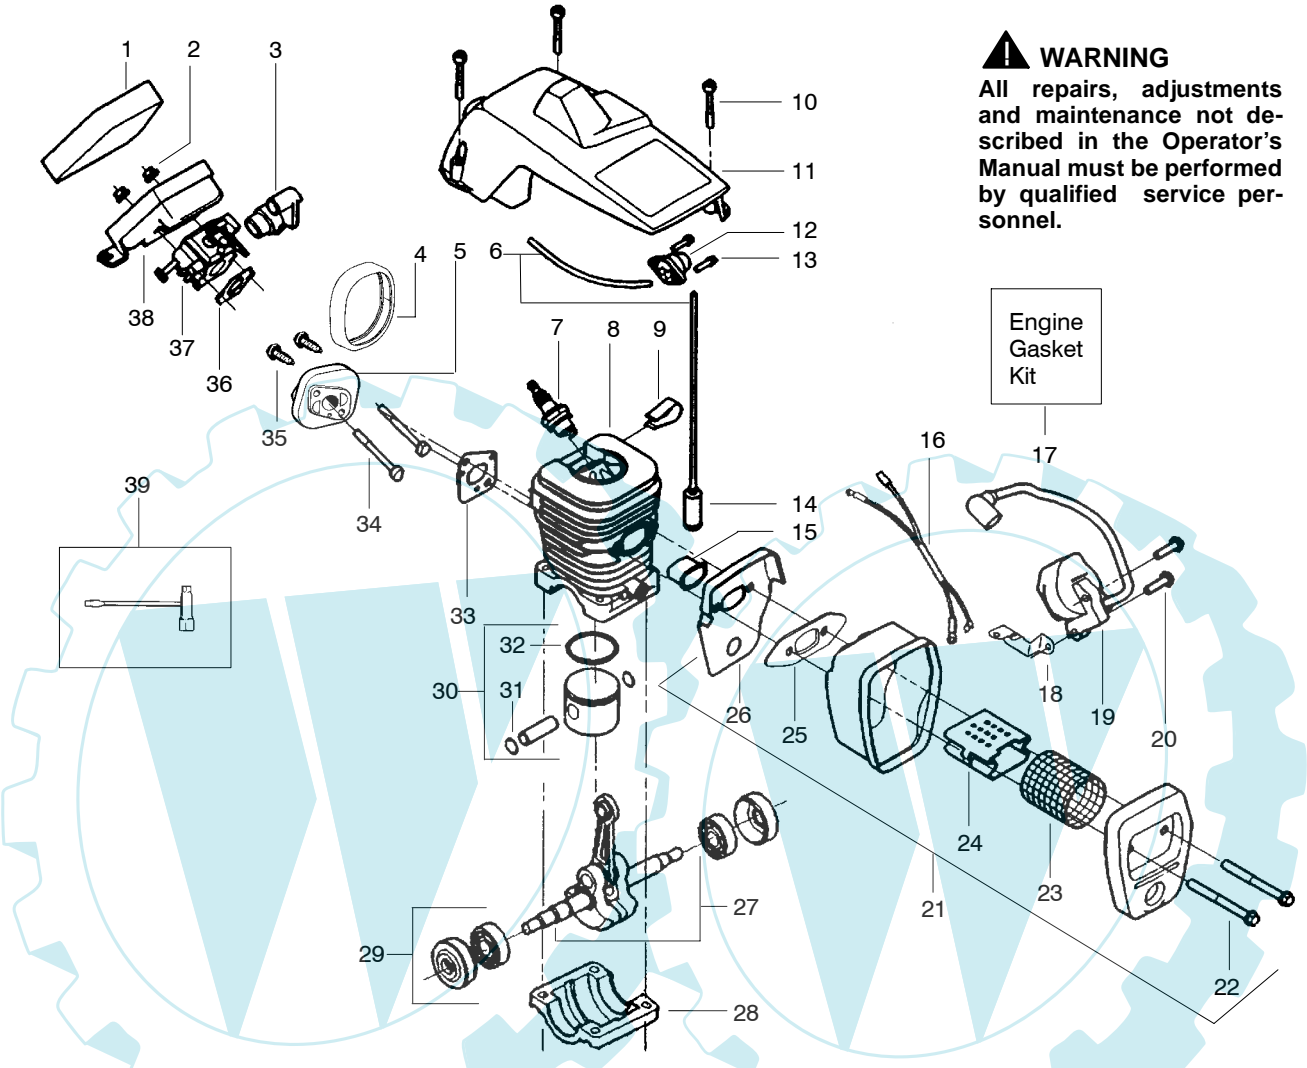

PARTS LIST NO. 530163921		McCULLOCH PARTS LIST	CHAIN SAW MODEL(s) MAC – 325 (Russia)	
DATE 1/07/04	Replaces 163921 – 5/08/03		Note: Illustration may differ from actual model due to design changes	PAGE NO. 4

TYPE 1–3

⚠ WARNING
All repairs, adjustments and maintenance not described in the Operator's Manual must be performed by qualified service personnel.

Ref.	Part No.	Description	Ref.	Part No.	Description	Ref.	Part No.	Description
1.	530037793	Foam – Air Filter	17.	530069608	Kit – Engine Gasket (Incl. 25, 33 & 36)	31.	530015697	Retainer – Piston Pin
2.	530016101	Nut	18.	530047442	Strap – Ground	32.	530038729	Ring – Piston
3.	530035526	Grommet – Carb Adjust	19.	530039198	Module – Ignition	33.	530069608	Gasket – Adapter(kit)
4.	530054144	Seal – Carb Adapter	20.	530015814	Screw	34.	530016187	Screw
5.	530049700	Adapter – Carb.	21.	530047207	Assy – Muffler (Incl. 22–26)	35.	530016386	Screw
6.	530069247	Kit – Fuel Line (Small)	22.	530016132	Screw	36.	530069608	Gasket – Carb.(kit)
7.	952030150	Spark Plug (RCJ – 7Y)	23.	530036103	Screen – Spark	37.	530071618	Kit – Carburetor (W14A)
8.	530012411	Cylinder	24.	530037813	Diffuser – Muffler	38.	530037804	Housing – Air Filter
9.	530016136	Clip – High Tension Lead	25.	530069608	Gasket – Muffler(kit)	39.	530031135	Wrench – Bar
10.	530016153	Screw	26.	530049870	Backplate – Muffler			
11.	530057596	Shield – Cylinder	27.	530047062	Assy. – Crankshaft			
12.	530047213	Assy – Air Purge	28.	530037935	Cap – Crankcase			
13.	530015780	Screw	29.	530056363	Assy. – Seal & Bearing			
14.	530095646	Assy – Fuel Pick – up	30.	530071408	Kit – Piston (Incl. 31 & 32)			
15.	530037652	Insulator – Heat						
16.	530052296	Assy. – Wire Harness						
						Not Shown		
							530163759	Operator Manual

✓ = NEW PART NUMBER FOR THIS IPL   * = REFER TO THE SERVICE REFERENCE INDICATED FOR MORE INFORMATION. (LOCATED AT END OF IPL)
● = THESE PARTS ARE ILLUSTRATED FOR CLARITY. ORDER COMPLETE ASSEMBLY.